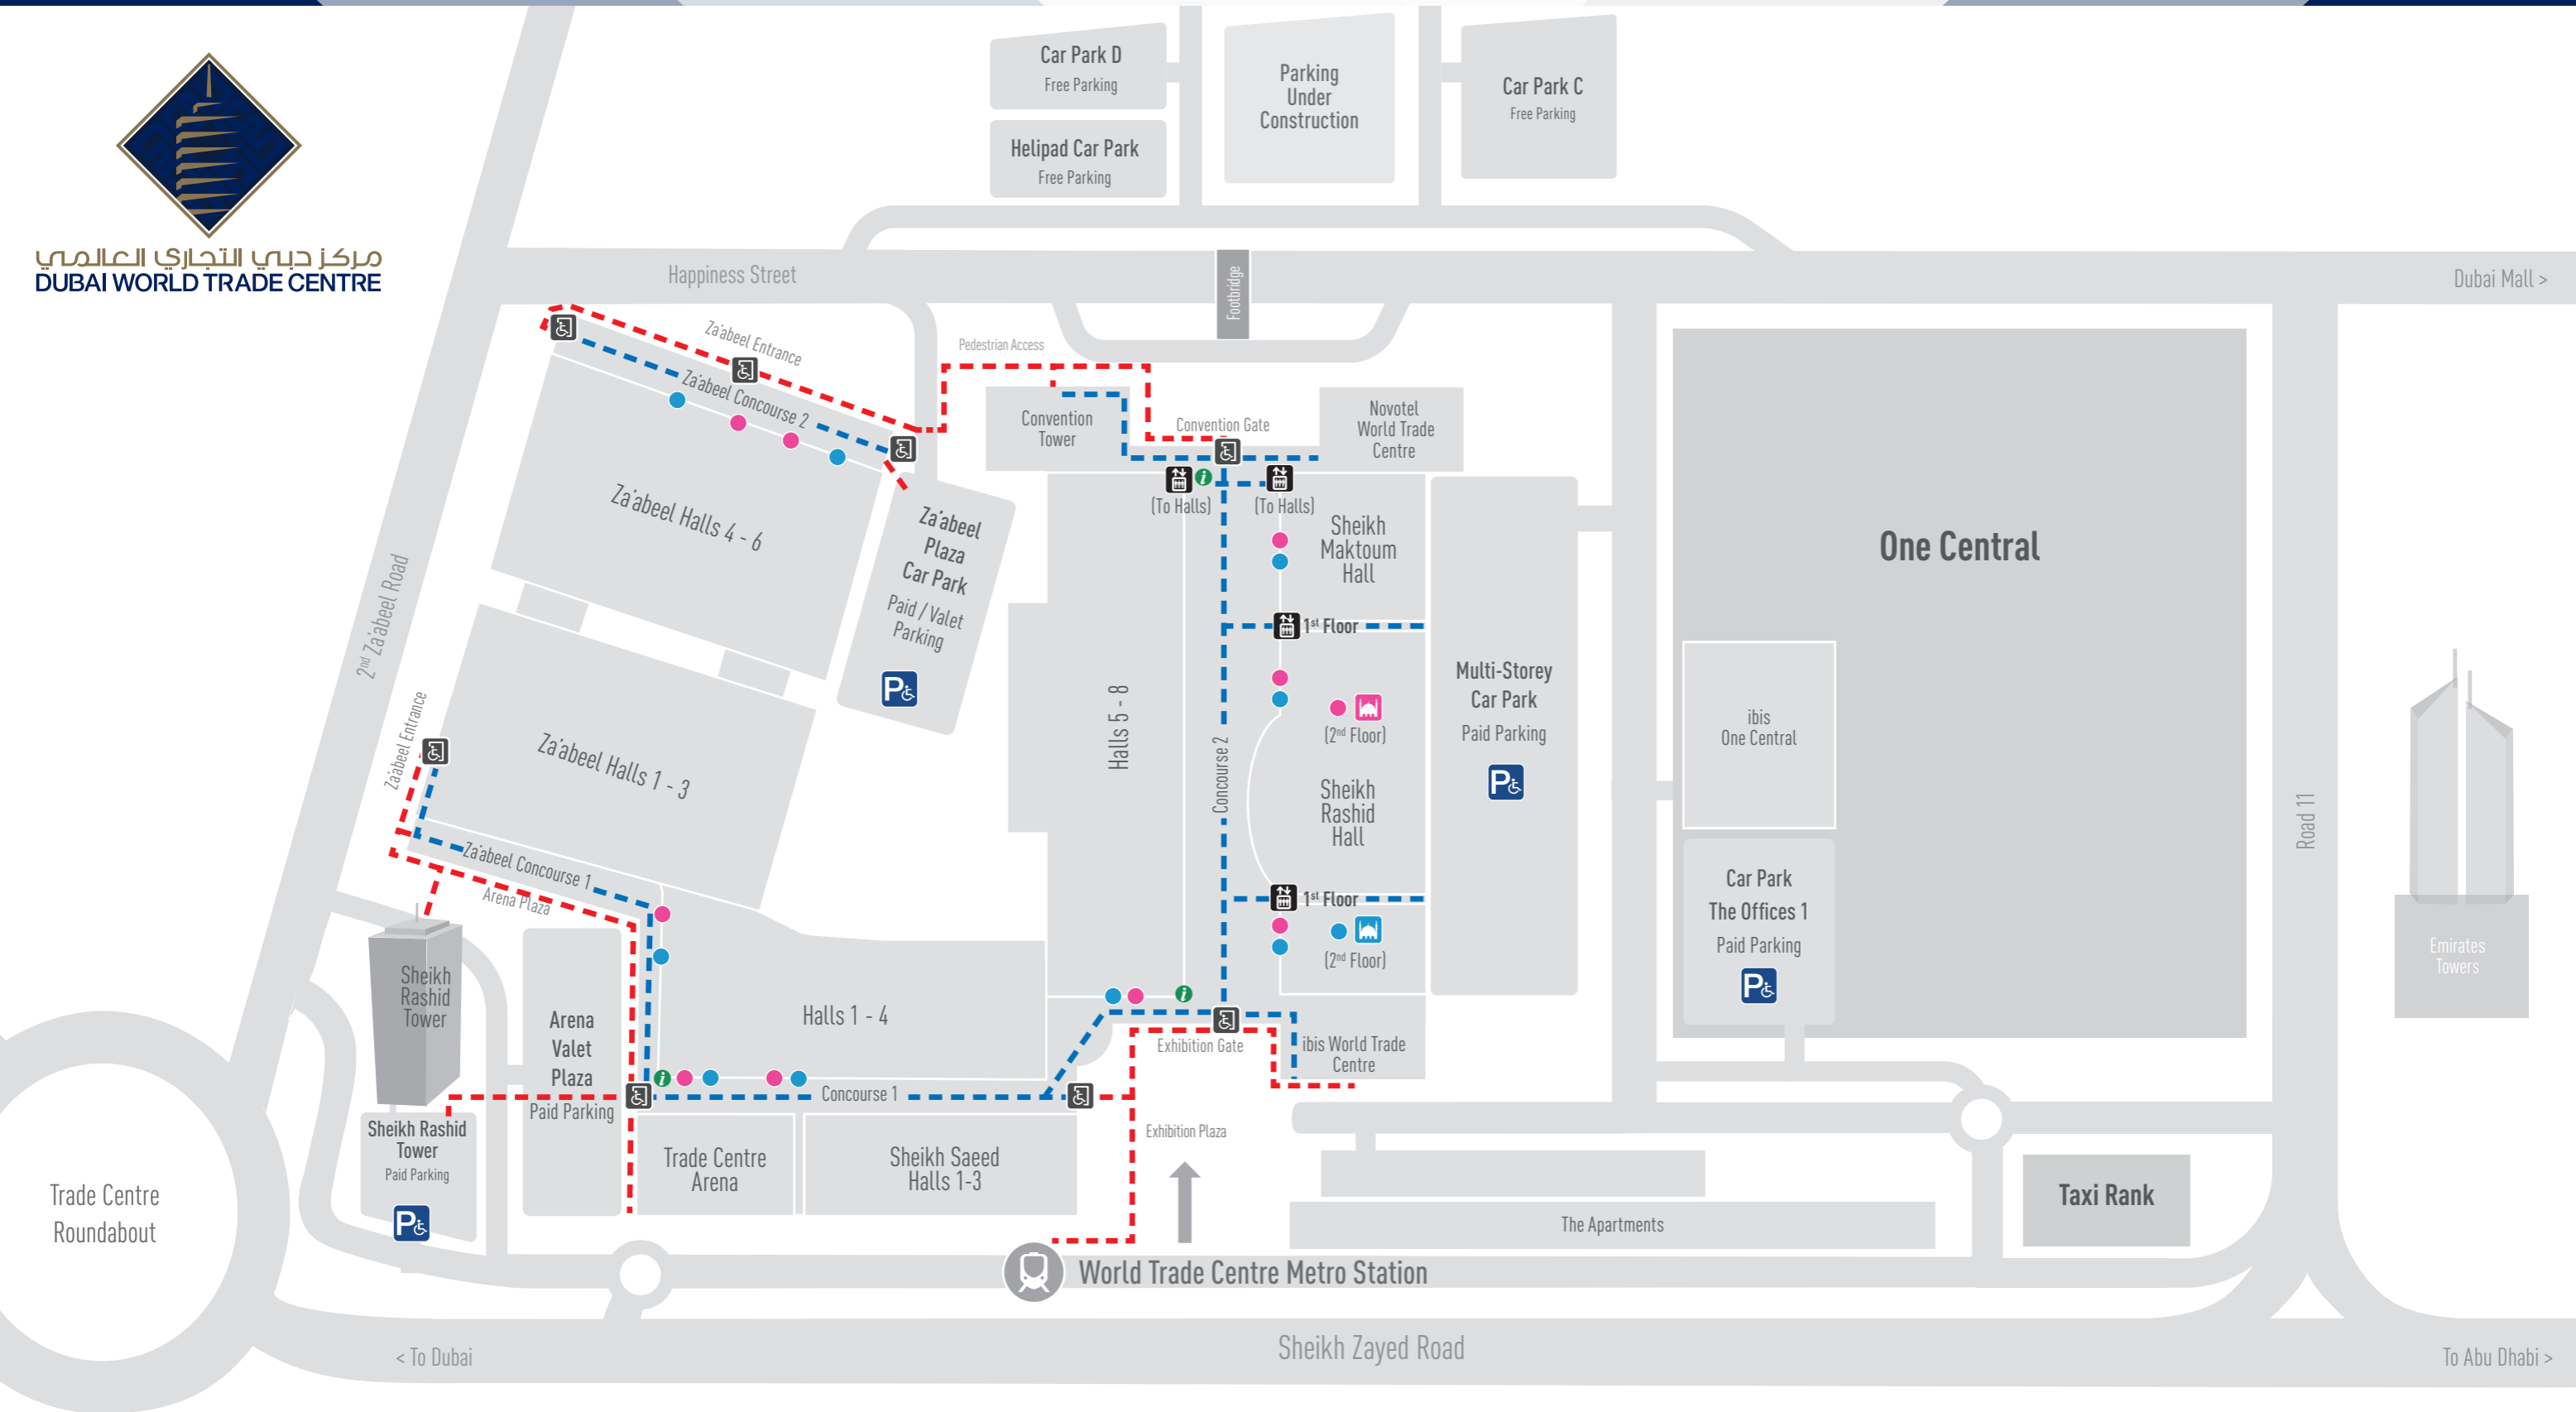

# Accessibility Map

## For People of Determination

مركز دبي التجاري العالمي  
DUBAI WORLD TRADE CENTRE

- Entrance/Exit
- Information Desk
- Outdoor Accessibility Route
- Indoor Accessibility Route
- Elevator
- Accessibility Washrooms (Men)
- Accessibility Washrooms (Ladies)
- Prayer Room (Men)
- Prayer Room (Ladies)
- Accessibility Parking